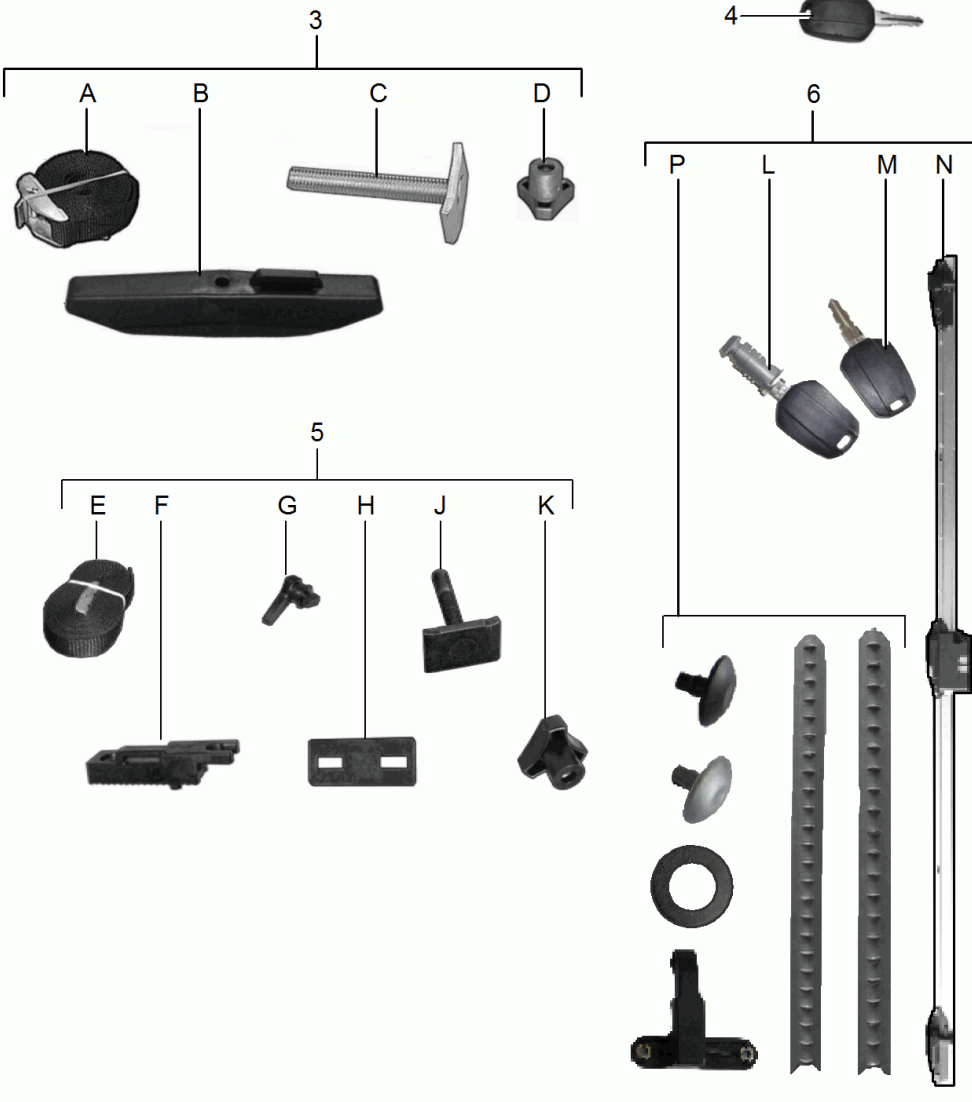

Model: TEQ 1   Model life 2012>>

Pos	Part Number	Description	Remark	Qty	Model
-		Roof carrier			911 (991) Coupe
-		D - MJ 2012>> Operating instructions 911 coupe			alle
1	991 801 105 00	Attention Roof carrier Main support Set		1	
2	955 801 385 00	Protective rubber		1	1020 mm
3	955 044 000 59	key Set		1	
4	970 801 411 00	Roof carrier State lock number Set of locks		1	
-		Roof carrier Set			
5		comprising: key		2	
6		Lock cylinders		1	

Model: TEQ 1

Model life 2012>>