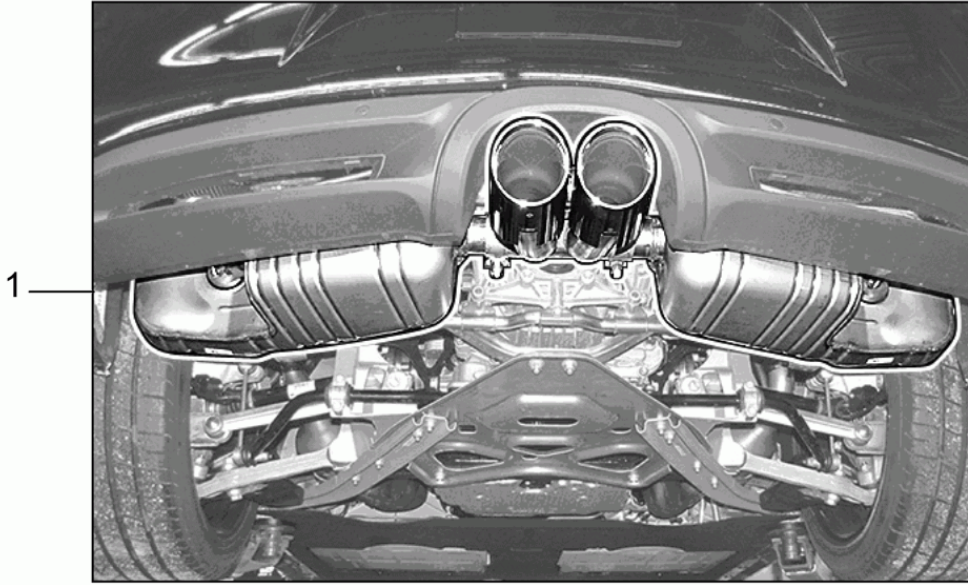

Model: TEQ 1

Model life 2012>>