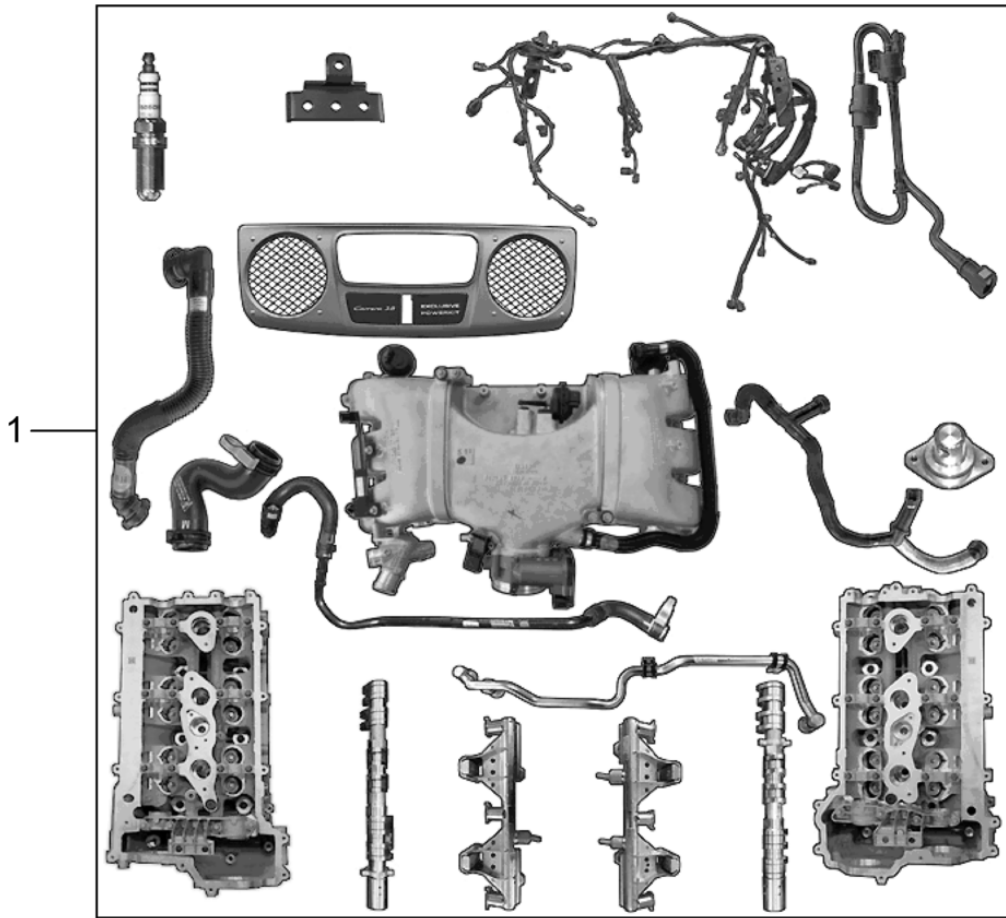

Model: TEQ 1

Model life 2012>>

Model: TEQ 1 Model life 2012>>

Pos	Part Number	Description	Remark	Qty	Model
-		Engine Drive power 316 KW (430 PS) D - MJ 2012>> - MJ 2016 Inst. & Conv. Instructions 911 carrera Group 1 1001 (45/12) Attention			911 S (991) -"CN."
-		use if required:			991 S
-	991 111 481 01	Clip		2	
-	997 111 520 00	Silencer Clamping sleeve Silencer		2	
-		also use:			
-	991 612 957 00	Adapter plug 6-pole		1	PR:250
1	991 044 100 00	Retrofit kit Engine Drive power D >> - MJ 2016		1	PR:-480 -"CN.", "PAP", "ROK"
(1)	991 044 100 02	Retrofit kit Engine Drive power with: exhaust system D >> - MJ 2016		1	PR:176 -"CN.", -"J..", -"PAP", -"ROK"