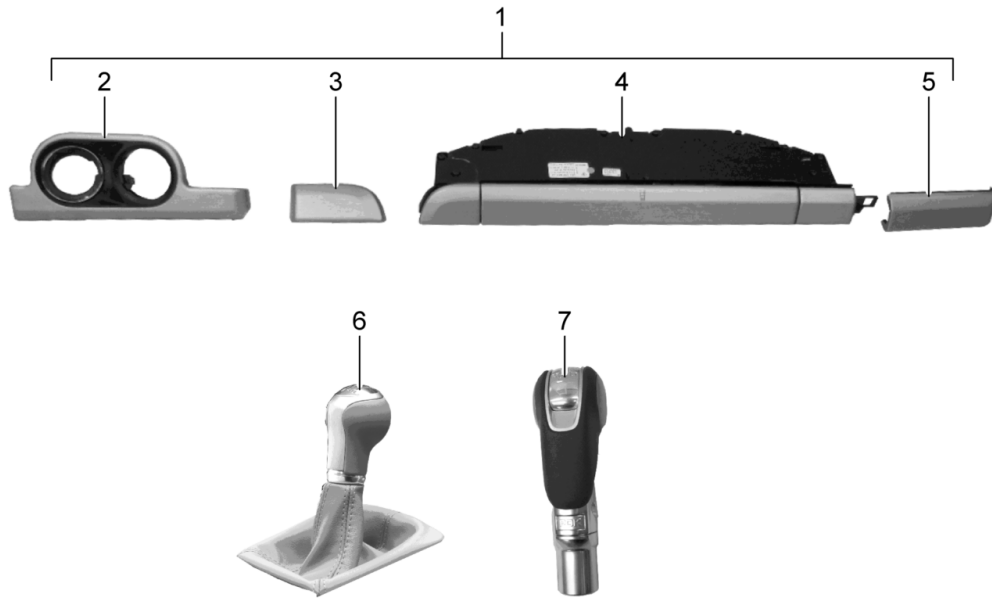

Model: TEQ 1

Model life 2012>>