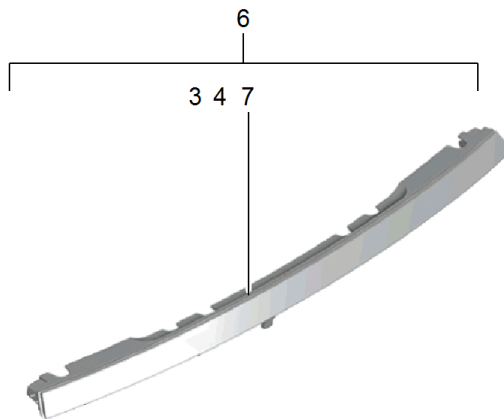

Model: TEQ 1

Model life 2012>>