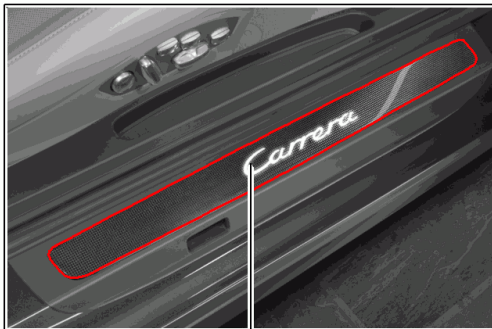

Model: TEQ 1

Model life 2012>>

1

2

3

4

5

6