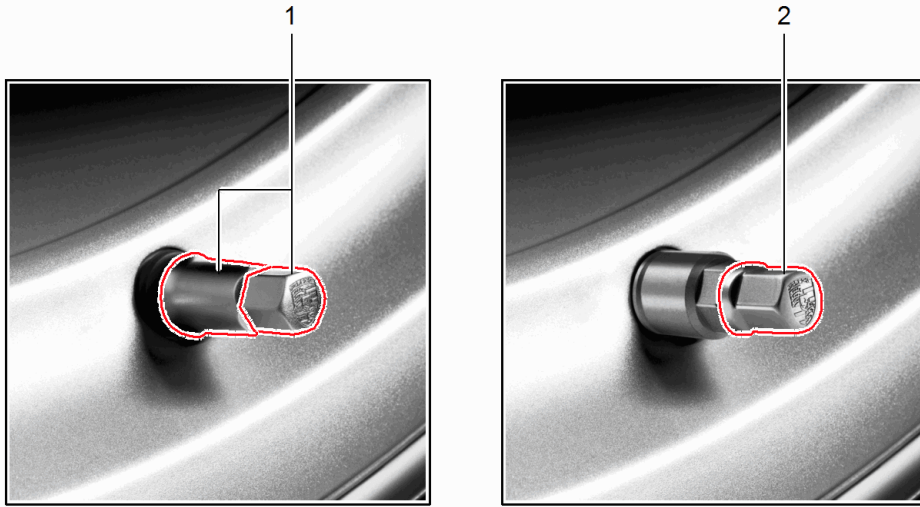

Model: TEQ 1

Model life 2012>>

Model: TEQ 1

Model life 2012>>

Pos	Part Number	Description	Remark	Qty	Model
1	000 044 601 00	Valve cap Porsche crest silver Black Cap Valve cap with: Porsche crest Set Included Rubber valve Cap Valve cap	12- 13- 14-	1	911 (991) Boxster Cayman
2	000 044 602 15	with: Porsche crest Set Included Rubber valve Cap Valve cap		1	PR:482,483
3	991 044 602 66	with: Porsche crest Set Discontinued part Cap Valve cap Black Porsche crest Coloured Set		1	PR:-482,-483
(3)	991 044 602 67	Cap Valve cap Black Porsche crest Coloured Set		1	PR:482,483
4	991 044 602 69	Cap Valve cap silver Porsche crest Coloured Set		1	PR:482,483
5	991 044 602 65	Cap Valve cap Black Porsche crest Black-white Set		1	PR:-482,-483
6	991 044 602 68	Cap Valve cap silver Porsche crest Black-white Set		1	PR:482,483