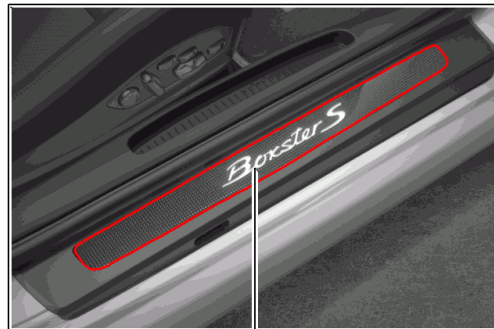

Model: TEQ 1

Model life 2012>>

1

2

3

4

5

6