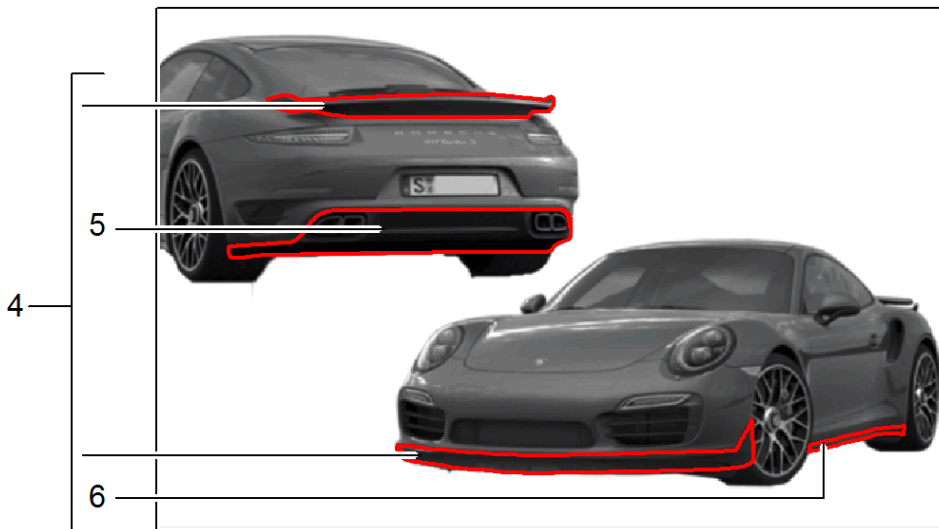

Model: TEQ 1

Model life 2012>>