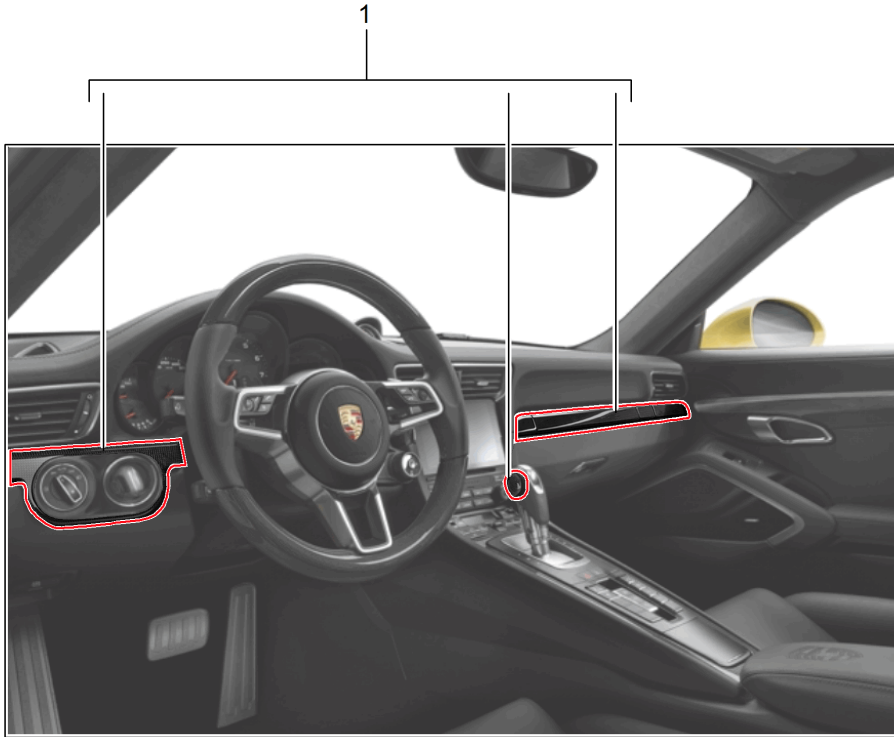

Model: TEQ 1

Model life 2012>>