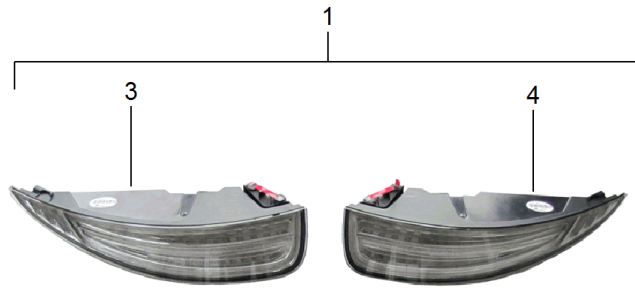

Model: TEQ 1

Model life 2012>>