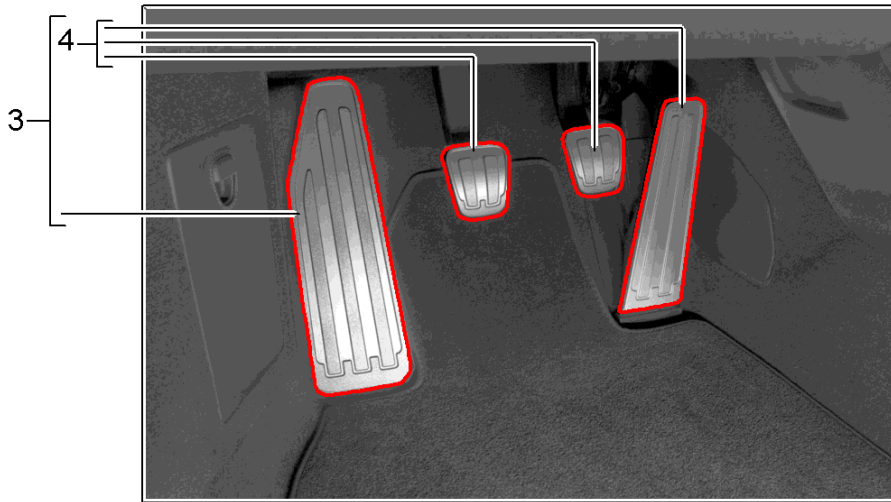

Model: TEQ 1

Model life 2012>>

Model: TEQ 1

Model life 2012>>

Pos	Part Number	Description	Remark	Qty	Model
1	991 044 700 00	Pedal cap Foot rest aluminium Pedal cap Foot rest Set	12- 13- 14- lhd	1	911 (991) Boxster Cayman PR:250,098
2	991 044 700 01	Pedal cap Set	rhd	1	PR:250,099
3	991 044 700 02	Pedal cap Foot rest Set	lhd	1	PR:480,487, 098
4	991 044 700 03	Pedal cap Set	rhd	1	PR:480,487, 099