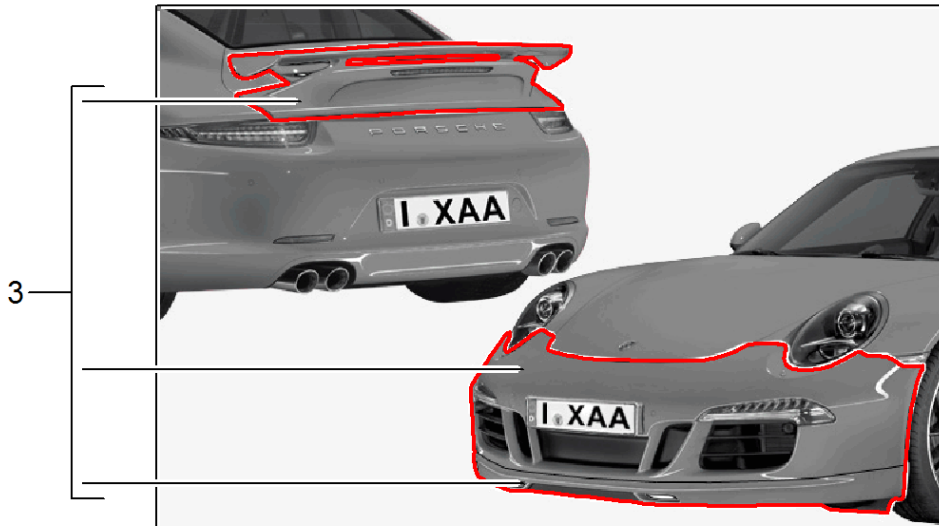

Model: TEQ 1

Model life 2012>>