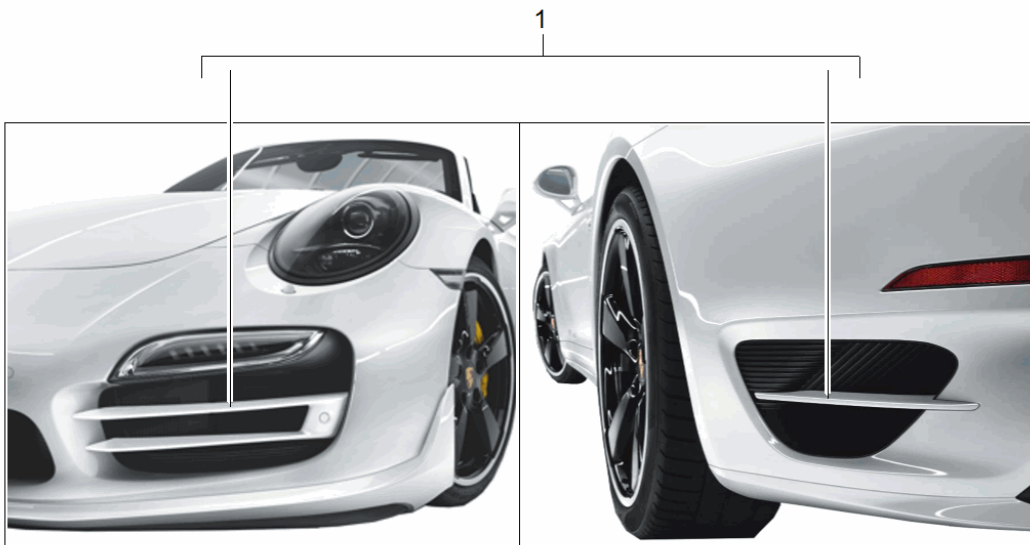

Model: TEQ 1

Model life 2012>>

P96801060 04 - 18

Model: TEQ 1 Model life 2012>>

Pos	Part Number	Description	Remark	Qty	Model
1	991 044 800 75	Trim for air inlet Disc Air inlet Air exhaust Vanes Exterior colour Set for cars without Parking aid	-2016 2017- front painted	1	991 TOP 991 TOP S 991 GT3 RS 718 (982) 991 TOP PR:-092, -636,-638
(1)	991 044 800 76	Air inlet Air exhaust Vanes Exterior colour Set for vehicles with Parking aid	front painted	1	991 TOP PR:-092, -636,-638
(1)	991 044 800 77	Air inlet Air exhaust Vanes Exterior colour Set for vehicles with Parking aid	front painted	1	991 TOP S PR:092
2	991 044 800 74	Air inlet Trim Welding plate Exterior colour Set	 painted	1	991 TOP / S 991 GT3 RS
3	991 044 804 10	1 set of trims for air inlets Carbon		1	991 TOP / S
4	982 044 800 30	Air inlet Trim Welding plate primed Set		1	718 (982) OHNE/NOT FOR 718 Spyder GT4