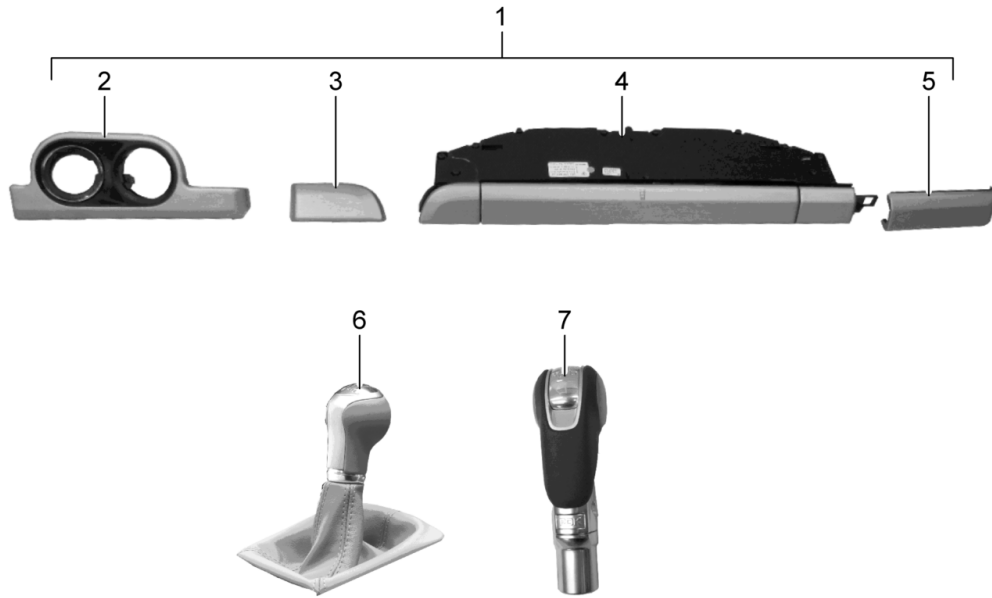

Model: TEQ 1

Model life 2012>>