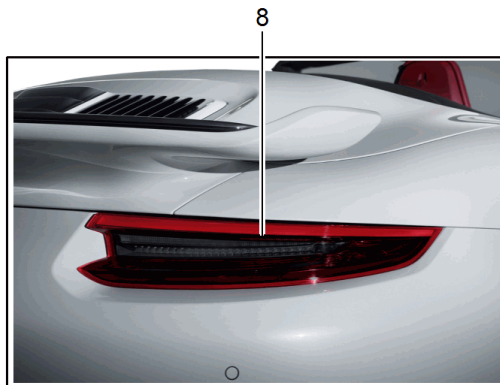

Model: TEQ 1

Model life 2012>>