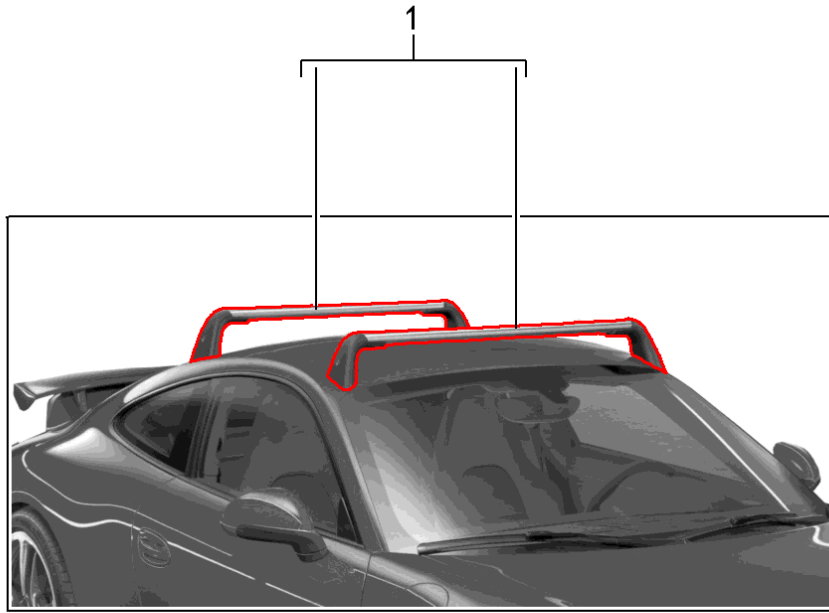

Model: TEQ 1

Model life 2012>>

Model: TEQ 1 Model life 2012>>

Pos	Part Number	Description	Remark	Qty	Model
-		Roof carrier			911 (991) Coupe
-		D - MJ 2012>> Operating instructions 911 coupe			alle
1	991 801 105 00	Attention Roof carrier Main support Set		1	
2	955 801 385 00	Protective rubber		1	1020 mm
3	955 044 000 59	key Set		1	
4	970 801 411 00	Roof carrier State lock number Set of locks		1	
-		Roof carrier Set			
5		comprising: key		2	
6		Lock cylinders		1	